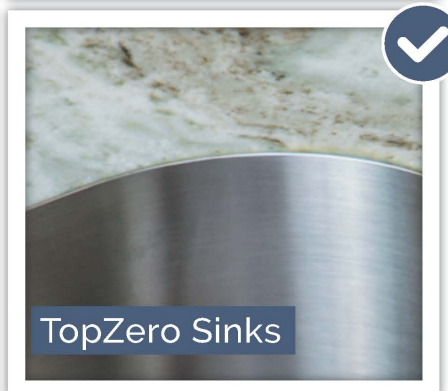

TopZero

5251 Powerline Road
Fort Lauderdale, FL 33309
1-844-TOPZERO ♦ www.topzero.com