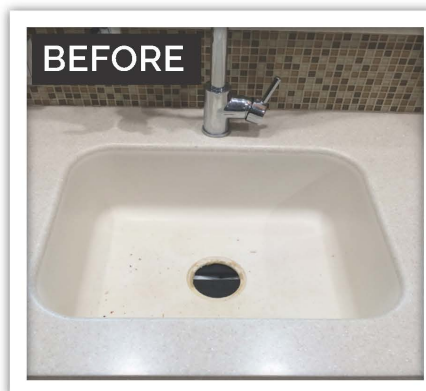

TopZero

5251 Powerline Road
Fort Lauderdale, FL 33309
1-844-TOPZERO ♦ www.topzero.com