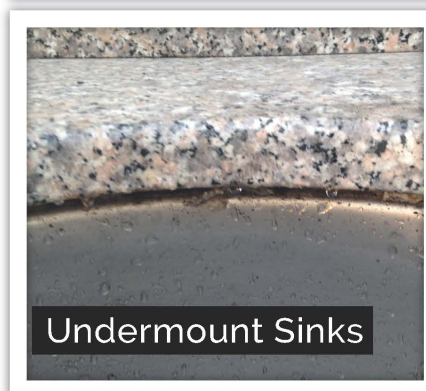

TopZero

5251 Powerline Road
Fort Lauderdale, FL 33309
1-844-TOPZERO ♦ www.topzero.com